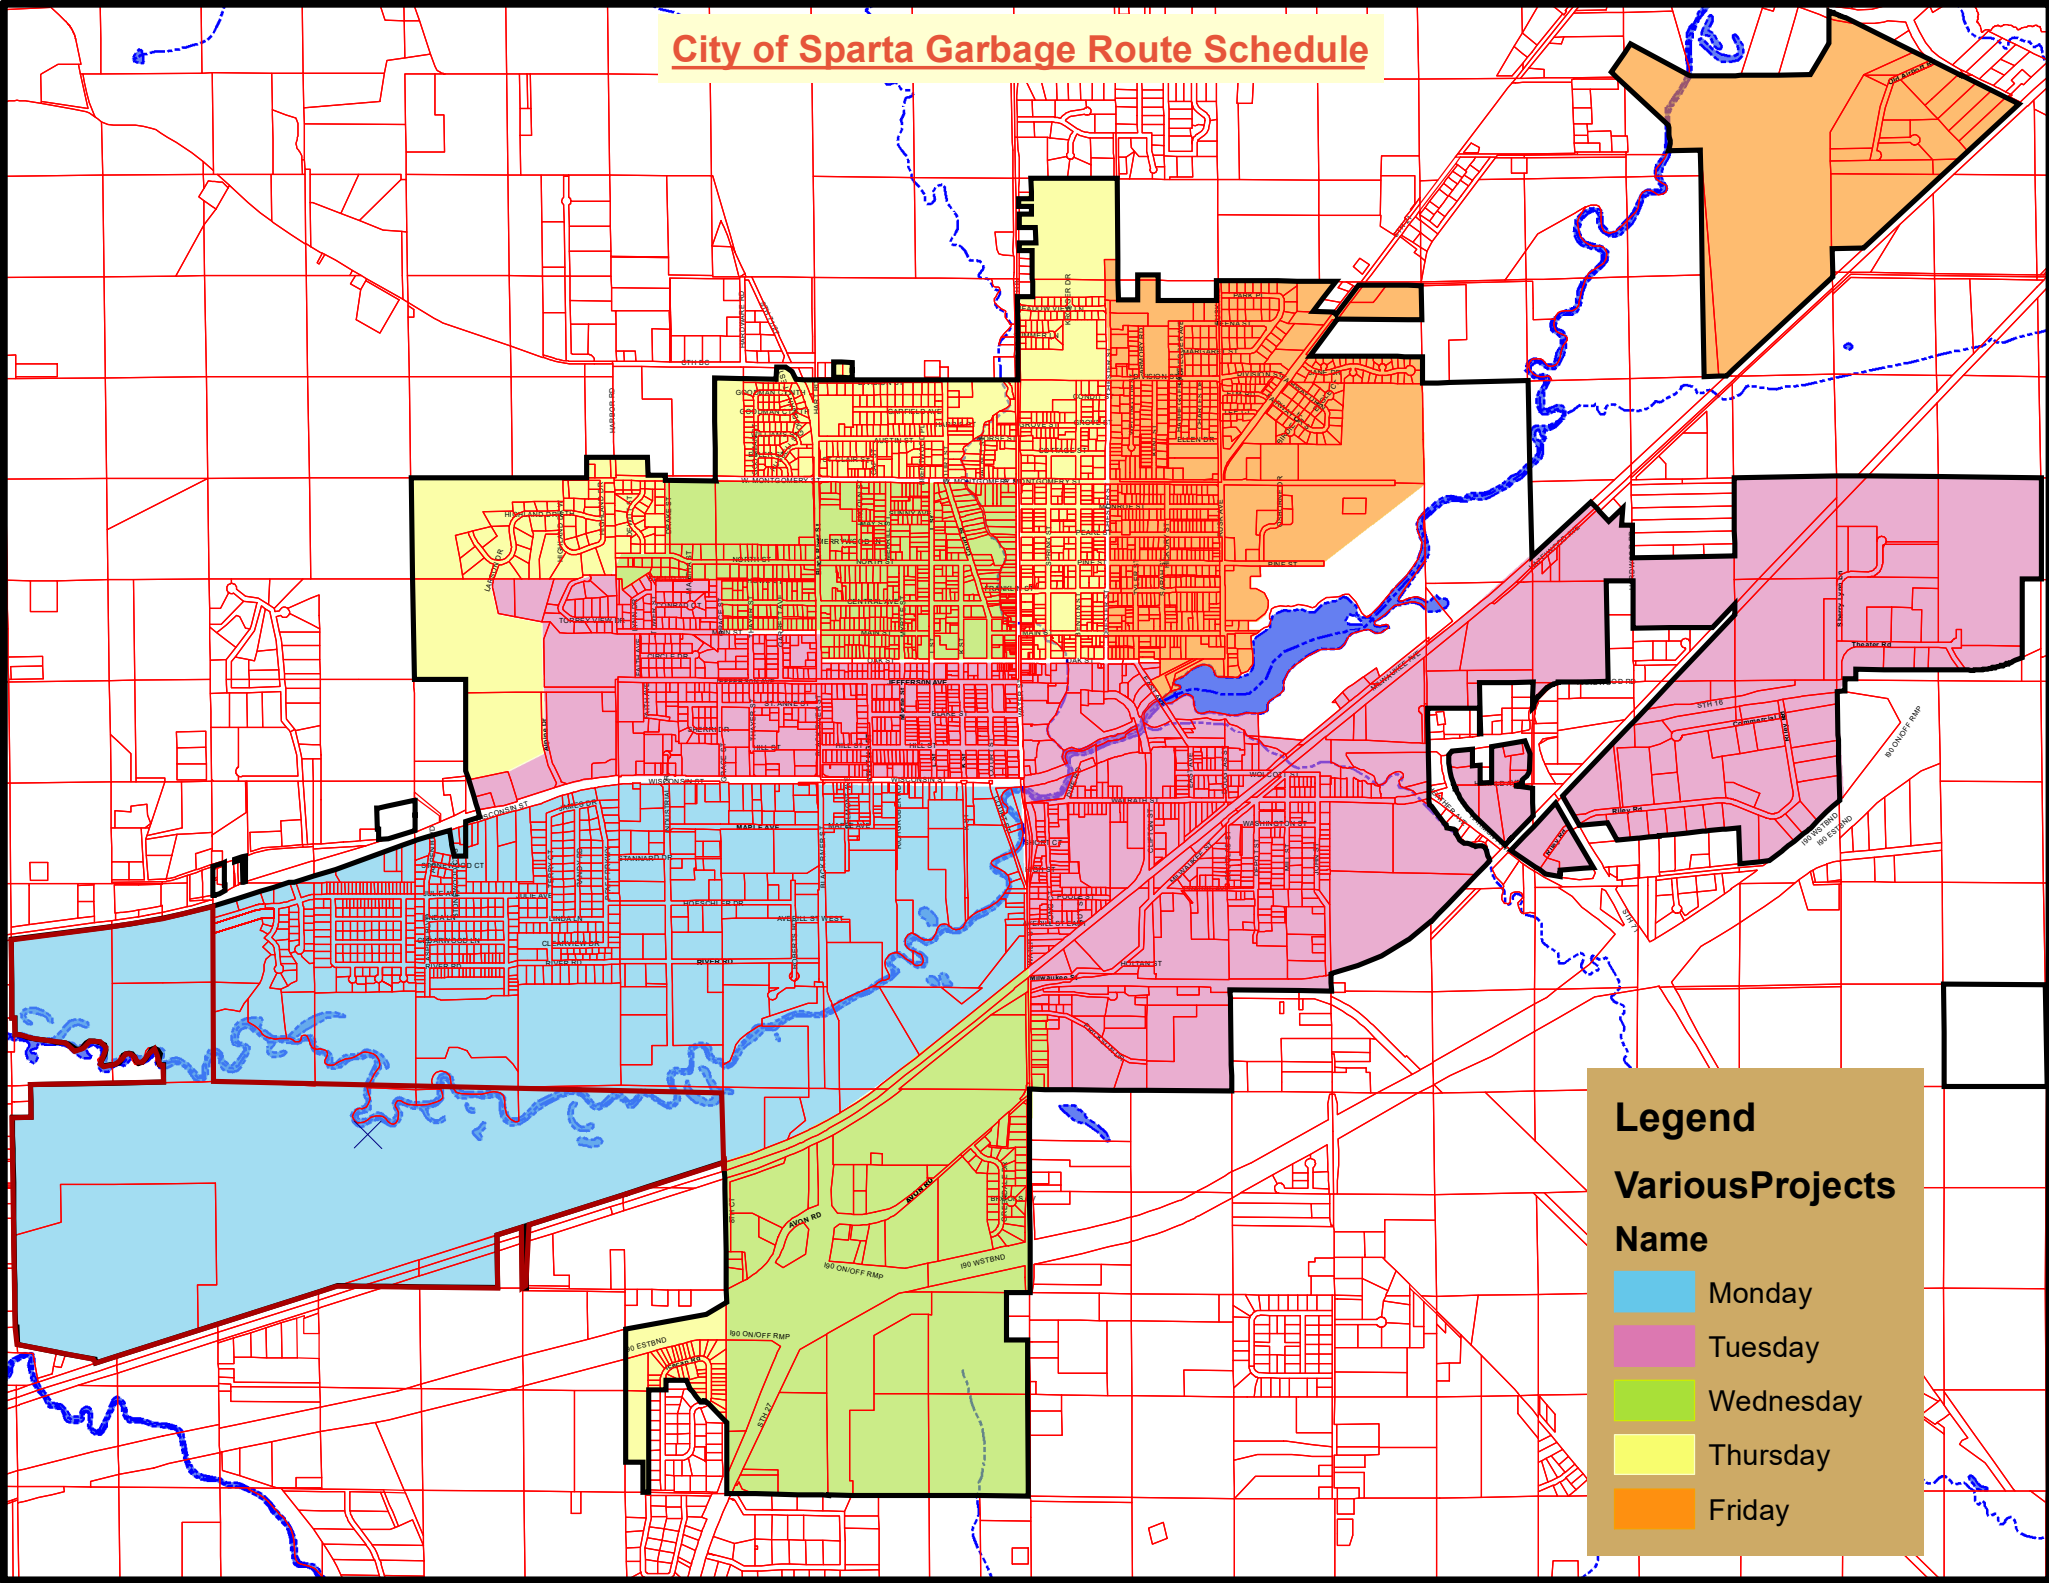

City of Sparta Garbage Route Schedule

Legend

VariousProjects

Name

- Monday
- Tuesday
- Wednesday
- Thursday
- Friday